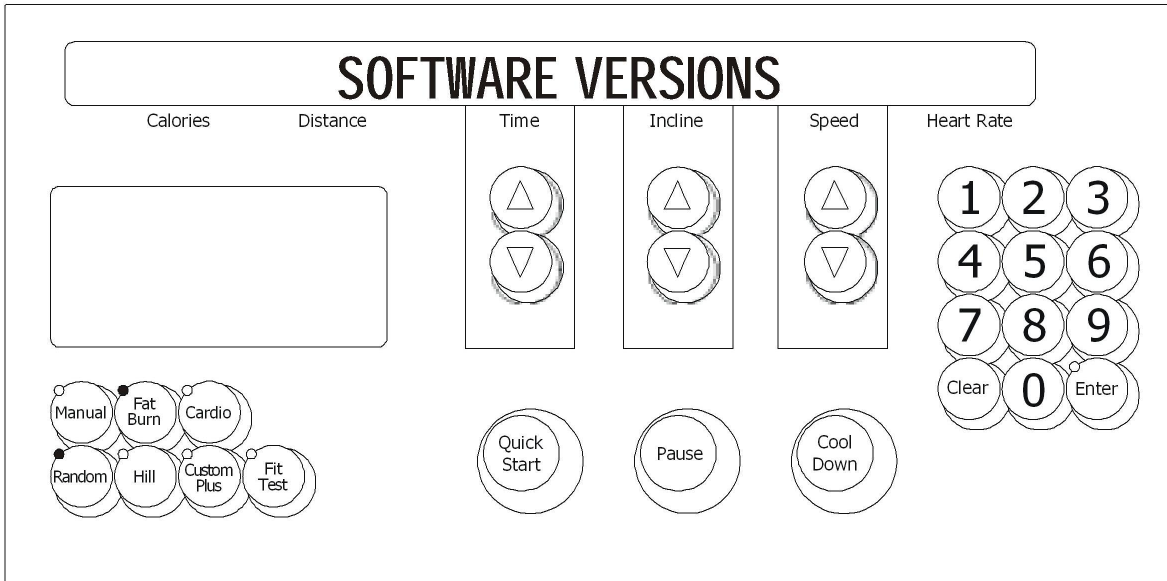

**Life Fitness Models 9100, 9500HR, 9700HR, and 9700HR w/Decline Treadmills**  
**DIAGNOSTICS: INFORMATION – SOFTWARE VERSION MODE**

---

This area will allow the user to see system information concerning the following areas:

**DISPLAYED INFORMATION**

CONSOLE SOFTWARE VERSION  
MOTOR CONTROLLER SOFTWARE VERSION

WAX/LIFT BOARD SOFTWARE VERSION  
LIFEPULSE SOFTWARE VERSION

The information will automatically scroll every 3 seconds or using any of the arrow keys will allow you to scroll through the system information.

Press the 'CLEAR' key to exit the Software Versions and return to the System Info Menu.